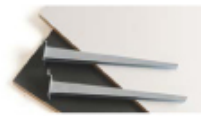

Accessories